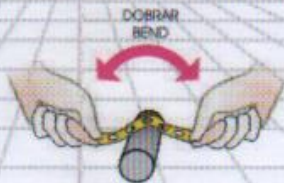

MODELIX

O BRINQUEDO INTELIGENTE

www.modelix.com.br

2

1

3

4

- 207F 1x (Blue Technic beam)
- 207 1x (Grey Technic beam)
- 209F 1x (Grey Technic beam)
- 211F 1x (Yellow Technic beam)
- 503A 1x (Red Technic pin)
- 101 1x (Grey Technic bush)
- 102 1x (Grey Technic bush)
- 203 4x (Grey Technic bush)
- 714A 4x (Black Technic bush)
- 817A 4x (Grey Technic pin)
- 816 13x (Grey Technic pin)
- 819 21x (Grey Technic pin)
- 505 2x (Grey Technic L-shaped beam)