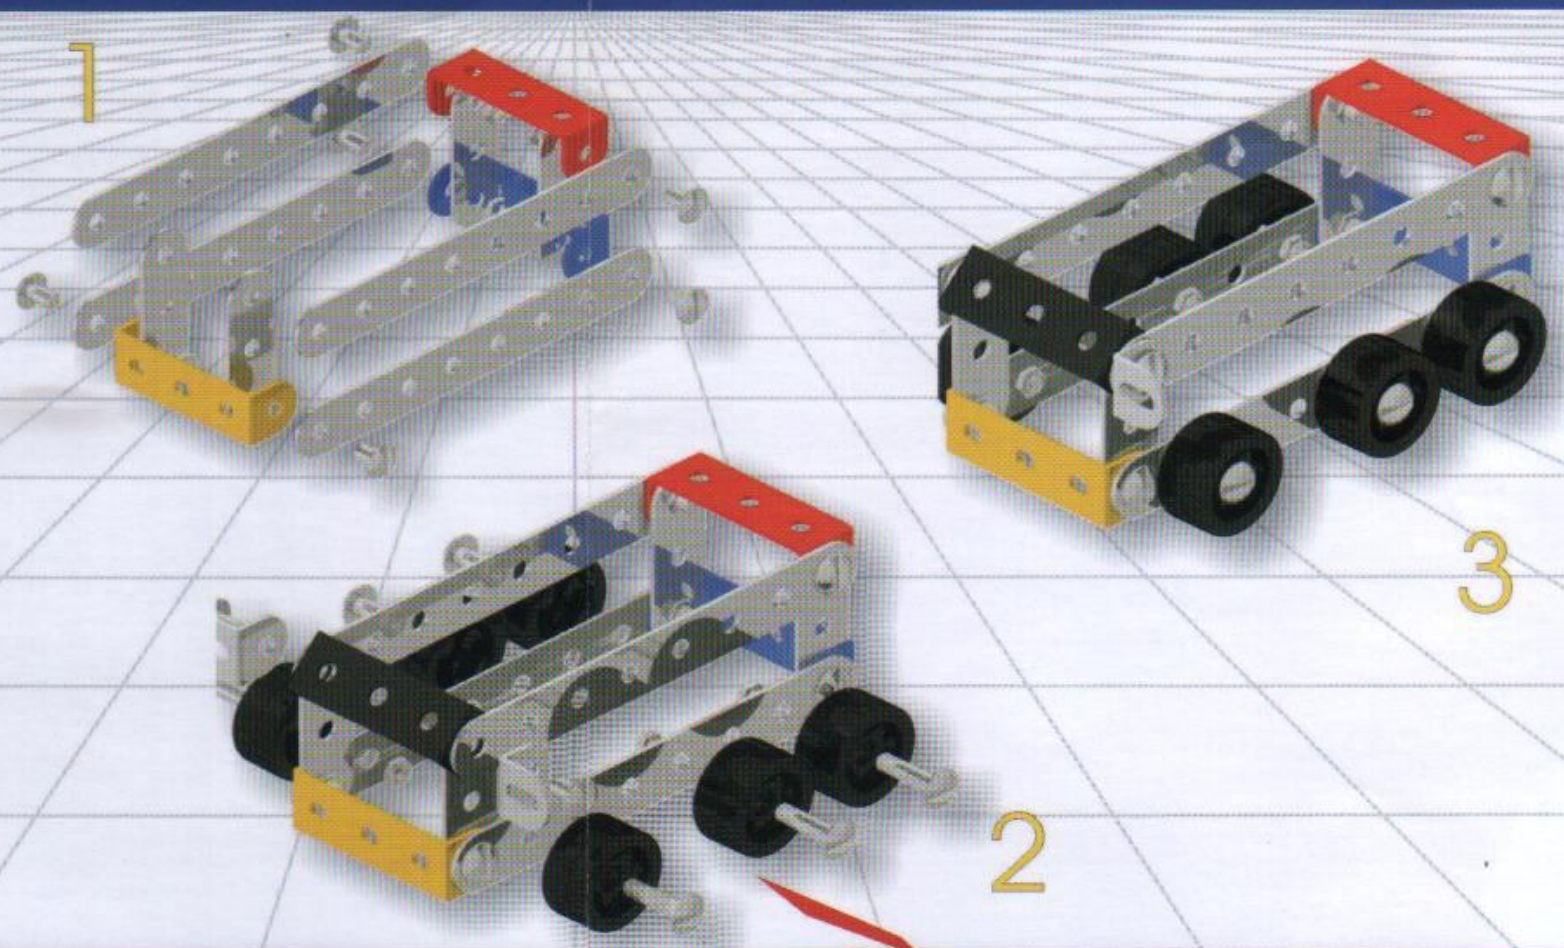

MODELIX

O BRINQUEDO INTELIGENTE

www.modelix.com.br